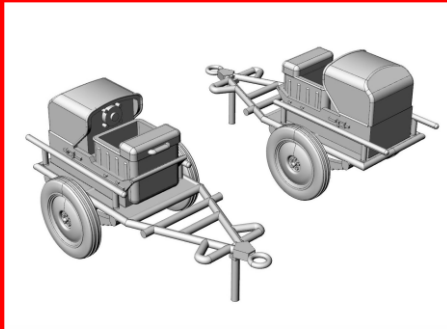

BRS144069 Anlasswagen - Luftwaffe Aircraft Starter Cart (2pcs) -resin constr.kit