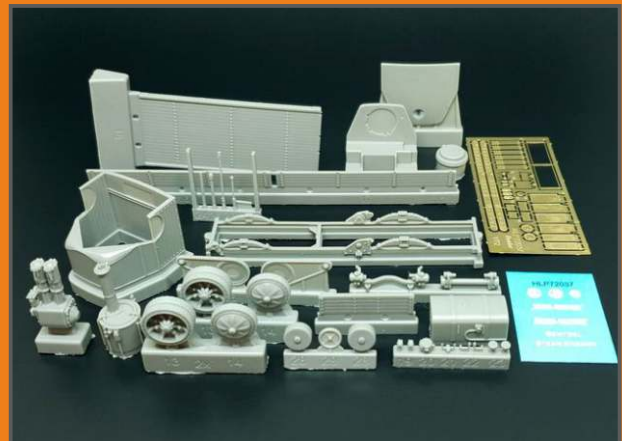

1/120

HTT120095 StuG III Ausf.G Resin construction kit

HTT120095 StuH 42 Ausf.G Resin construction kit

1/72 construction kits

1/72

HLP72037 Skoda-Sentinel - resin construction kit of U.K./Czechoslovak steam truck