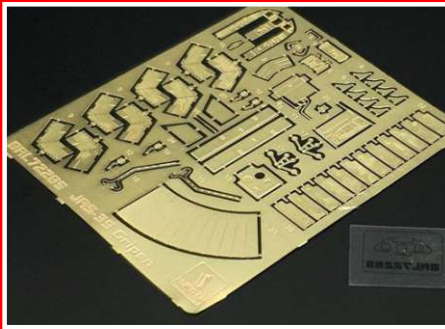

BRL72285 JAS-39 Gripen
PE set for Italeri kit