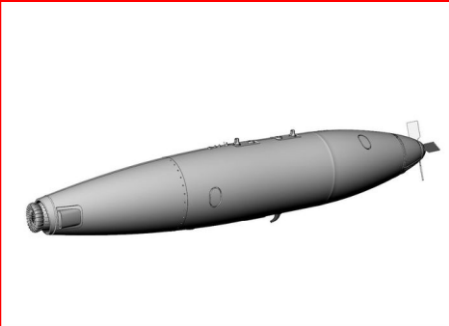

1/72 accessories

BRL72284 Polikarpov Po-2
PE set for KP/Smer kit

BRL72285 JAS-39 Gripen
PE set for Italeri kit

BRL72286 D-704 buddy Tank
EARLY ('60-'70)-resin set

BRL72287 D-704 buddy Tank
LATE (1980s-2010s) - resin set