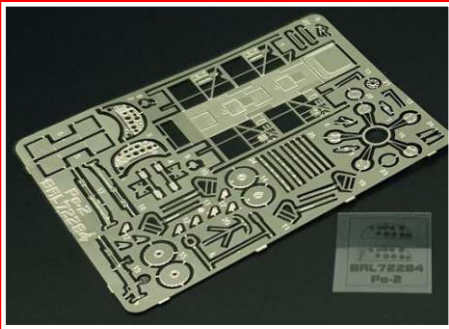

1/72 accessories

BRL72284 Polikarpov Po-2
PE set for KP/Smer kit