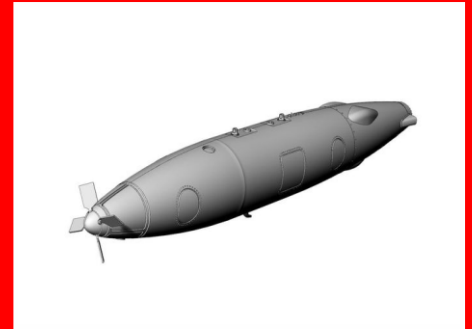

BRL72286 D-704 buddy Tank
EARLY ('60-'70)-resin set