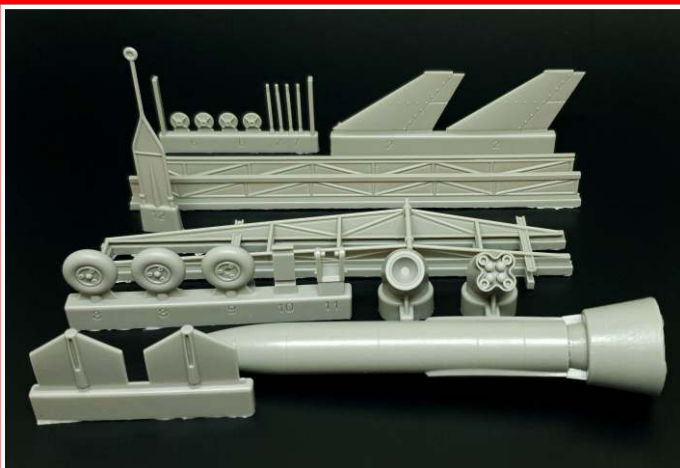

1/48 construction kits

BRS48017 Feuerlilie F-55 Flakrakete w/dolly - resin construction kit