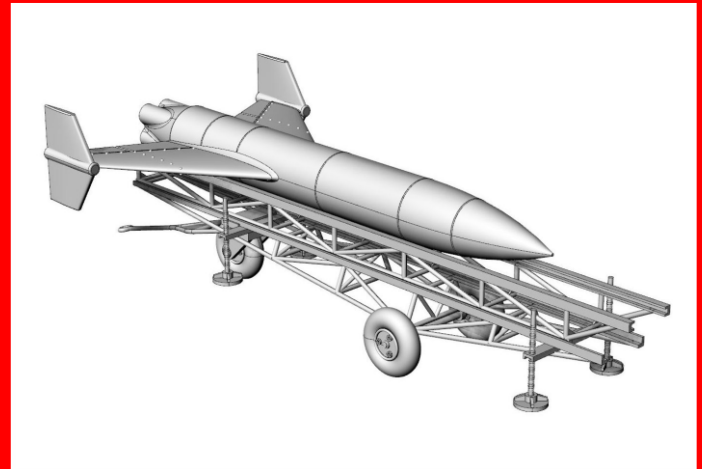

1/48 construction kits

BRS48017 Feuerlilie F-55 Flakrakete w/dolly - resin construction kit